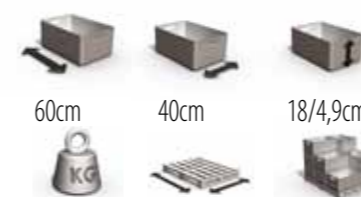

Break-even point

7.887 km

60cm 40cm 18/4,9cm

± 1,85 kg ± 1.02x1.20x2.40 65/260 st.

Other measures on request...