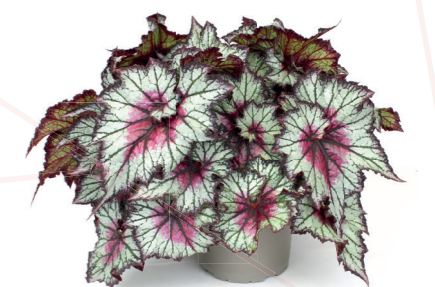

WWW.BEEKENKAMP.NL

B E G O N I A
S P A C E S T A R S
Out of this world, into your living space

NEW introduction!

These special leaf begonias are mysterious and a bit peculiar. They are based on the beauty and recognisable elements of the universe, which are similar to the characteristics of the plant. Just look at the leaves. They look different in different lightings. The diverse colour palette of the Spacestars is characterised by the universe and its stars: they shine, sparkle and twinkle.

The plant fits completely in today's trend: green plants

BEGONIA SPACESTARS SELECT

MAIA

AVIOR

HAEDI (REX 4699)

LEDA (REX 4696)

SYRMA (REX 4698)

IZAR (REX 4663)

BEGONIA SPACESTARS SPECTRUM

BEWITCHED NIGHT OWL

BEWITCHED PINK

BEWITCHED RED BLACK

BEWITCHED WHITE

BEWITCHED WINTERGREEN

CURLY CHERRY MINT

CURLY PEPPERMINT

- ▶ Suitable for 12 – 17 cm pots
- ▶ Extensive range with 2 series
- ▶ Very quick crop time
- ▶ Possible to grow in cooler temperatures (cost saving)
- ▶ Mix & match within the series based on vigour, PGR or cooler grown