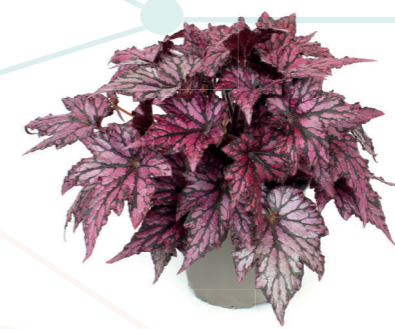

BEWITCHED PINK