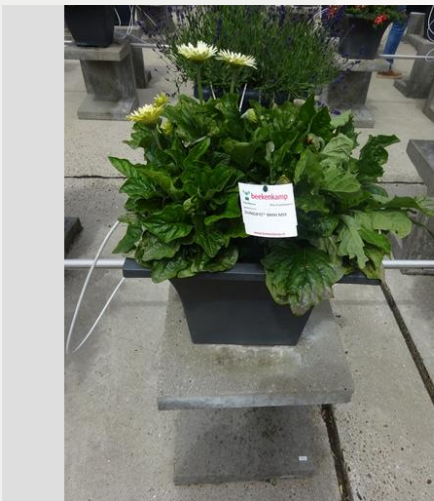

GERBERA SUNDAYZ® MINI MIX - 2020

Information

Clone number	6400253
Gender	jamesonii
Pot type	40 cm pot
Breeder	Florist
Location	Plants Kortekruisweg
Flowertrial number/ field	15790 / 356
Starting material	Seed
Sticking/sowing week	
Judging period	24 - 33
Lifecycle	Commercial

Total 2020

Flower quality	3.5
Leaf quality	3.8
Mildew tolerance	5.0
Floriferousness (40%)	3.8
Plant judgement (60%)	3.3

Total scores

2020	3.5
2019	3.3
Average	3.4

Judgement scale: 1=poor, 2=moderate, 3=average, 4=good, 5=excellent

Week 24