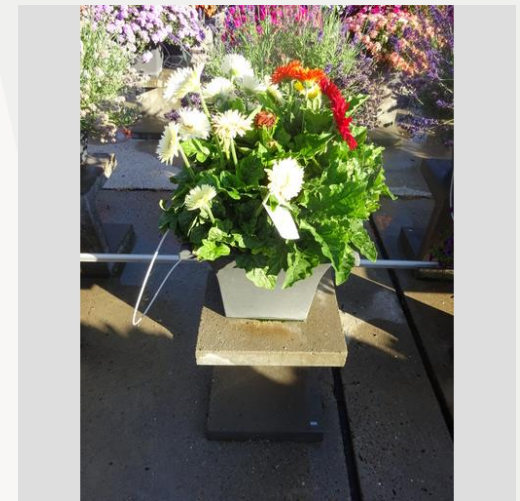

GERBERA SUNDAYZ® MINI MIX - 2020

Information

Clone number	6400253
Gender	jamesonii
Pot type	40 cm pot
Breeder	Florist
Location	Plants Kortekruisweg
Flowertrial number/ field	15790 / 356
Starting material	Seed
Sticking/sowing week	
Judging period	24 - 33
Lifecycle	Commercial

Total 2020

Flower quality	3.5
Leaf quality	3.8
Mildew tolerance	5.0
Floriferousness (40%)	3.8
Plant judgement (60%)	3.3

Total scores

2020	3.5
2019	3.3
Average	3.4

Judgement scale: 1=poor, 2=moderate, 3=average, 4=good, 5=excellent

Week 33