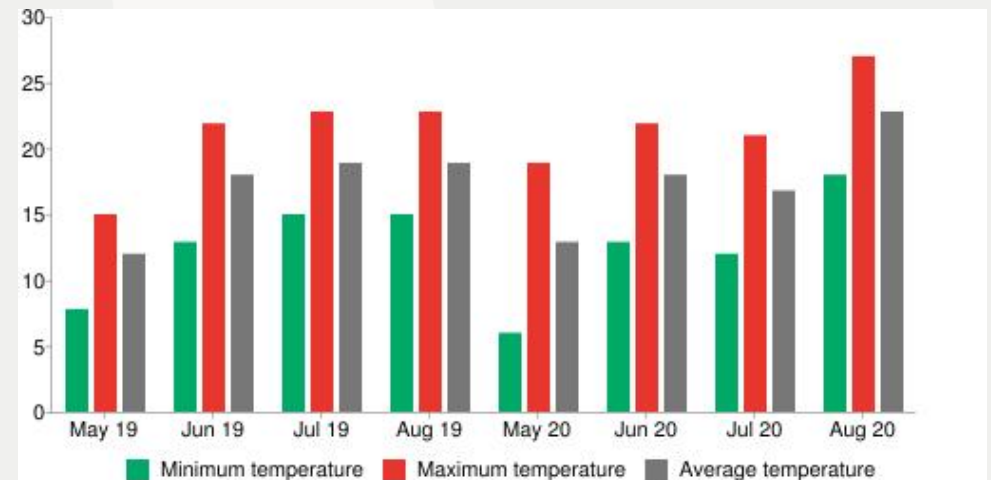

SHOWGARDEN

Gerbera - 2020

11/09/2020

GERBERA

General information

Climate

	May	June	July	August	Total
Rainfall average	60	65	81	72	278
Rainfall 2020 (mm)	12	78	51	236	377
Rainfall 2019 (mm)	30	121	76	46	273
Sunny hours average	199	194	206	187	786
Sunny hours 2020 (mm)	309	229	209	383	1130
Sunny hours 2019 (mm)	247	260	248	244	999