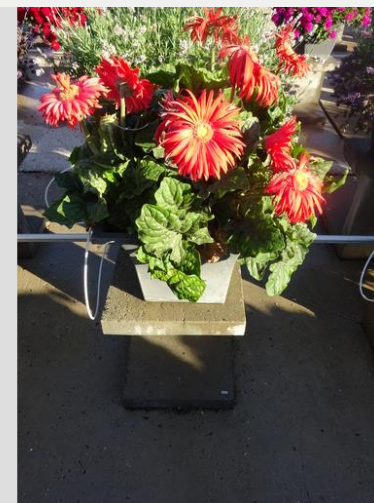

GERBERA FLORI LINE® GIANT MIX - 2020

Information

Clone number	6400251
Gender	jamesonii
Pot type	40 cm pot
Breeder	Florist
Location	Plants Kortekruisweg
Flowertrial number/ field	15790 / 355
Starting material	Seed
Sticking/sowing week	
Judging period	24 - 33
Lifecycle	Commercial

Total 2020

Flower quality	3.5
Leaf quality	3.8
Mildew tolerance	4.0
Floriferousness (40%)	2.5
Plant judgement (60%)	2.8

Total scores

2020	2.7
Average	2.7

Judgement scale: 1=poor, 2=moderate, 3=average, 4=good, 5=excellent

Week 33