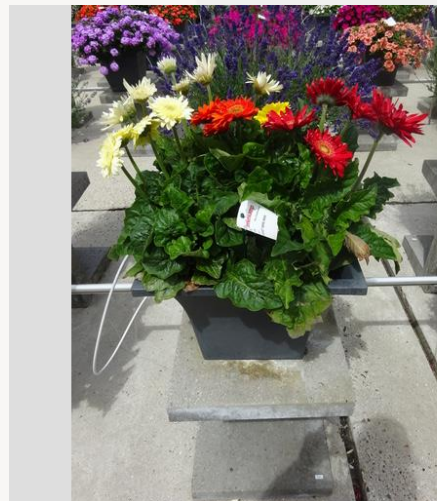

GERBERA SUNDAYZ® MINI MIX - 2020

Information

Clone number	6400253
Gender	jamesonii
Pot type	40 cm pot
Breeder	Florist
Location	Plants Kortekruisweg
Flowertrial number/ field	15790 / 356
Starting material	Seed
Sticking/sowing week	
Judging period	24 - 33
Lifecycle	Commercial

Total 2020

Flower quality	3.5
Leaf quality	3.8
Mildew tolerance	5.0
Floriferousness (40%)	3.8
Plant judgement (60%)	3.3

Total scores

2020	3.5
2019	3.3
Average	3.4

Judgement scale: 1=poor, 2=moderate, 3=average, 4=good, 5=excellent

Week 27